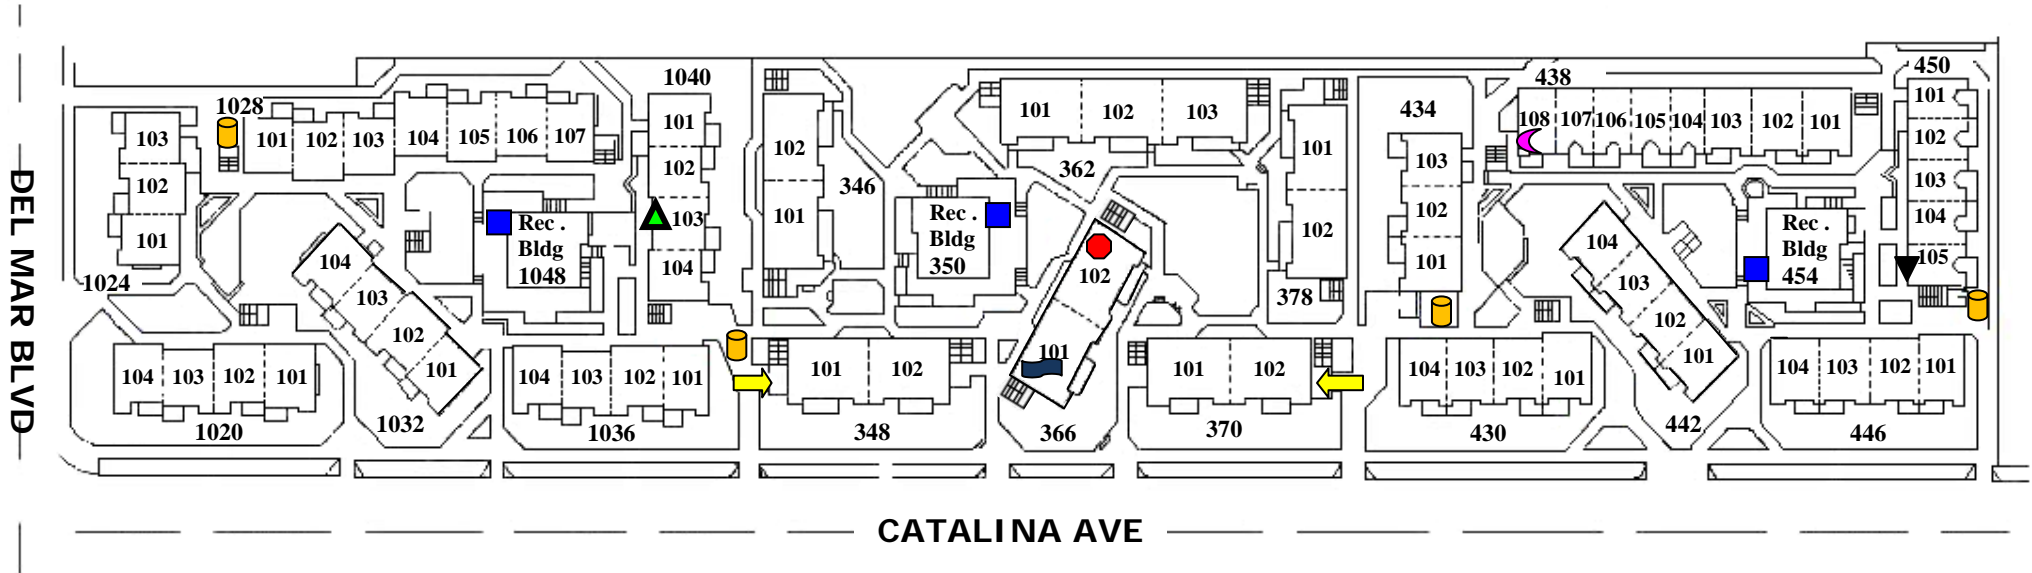

CATALINA PROPERTY MAP

Catalina North

Catalina Central

Catalina South

CATALINA APARTMENTS – GRADUATE STUDENT HOUSING

- | | | | |
|---|--|---|------------------|
|  | Residential Life Coordinator
366 #101 |  | Mailboxes |
|  | Apartment Manager
366 #102 |  | Trash Dumpsters |
|  | Resident Associate
1040 #103 |  | Recycling Center |
|  | Resident Associate
438 #108 | | |
|  | Resident Associate
450 #105 | | |

2nd & 3rd floors not shown on map