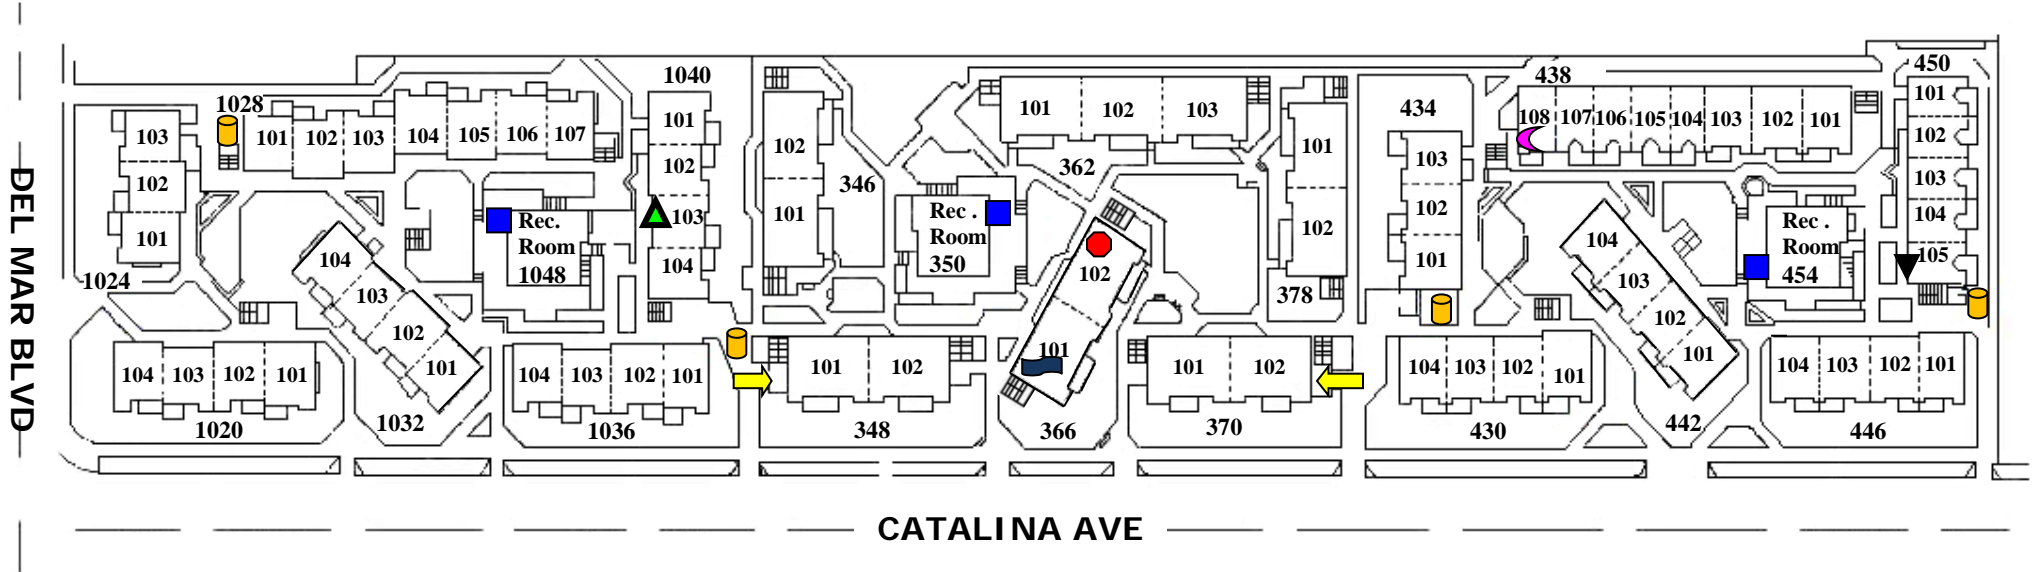

# CATALINA PROPERTY MAP

Catalina North

Catalina Central

Catalina South

## CATALINA APARTMENTS – GRADUATE STUDENT HOUSING

- |   |  |   |                                 |
|---|--|---|---------------------------------|
|  | Residential Life Coordinator<br>366 #101 |  | Rec Room- Laundry and Mailboxes |
|  | Apartment Manager<br>366 #102            |  | Trash Dumpsters                 |
|  | Resident Associate<br>1040 #103          |  | Recycling Center                |
|  | Resident Associate<br>438 #108           |   |                                 |
|  | Resident Associate<br>450 #105           |   |                                 |

2<sup>nd</sup> & 3<sup>rd</sup> floors not shown on map